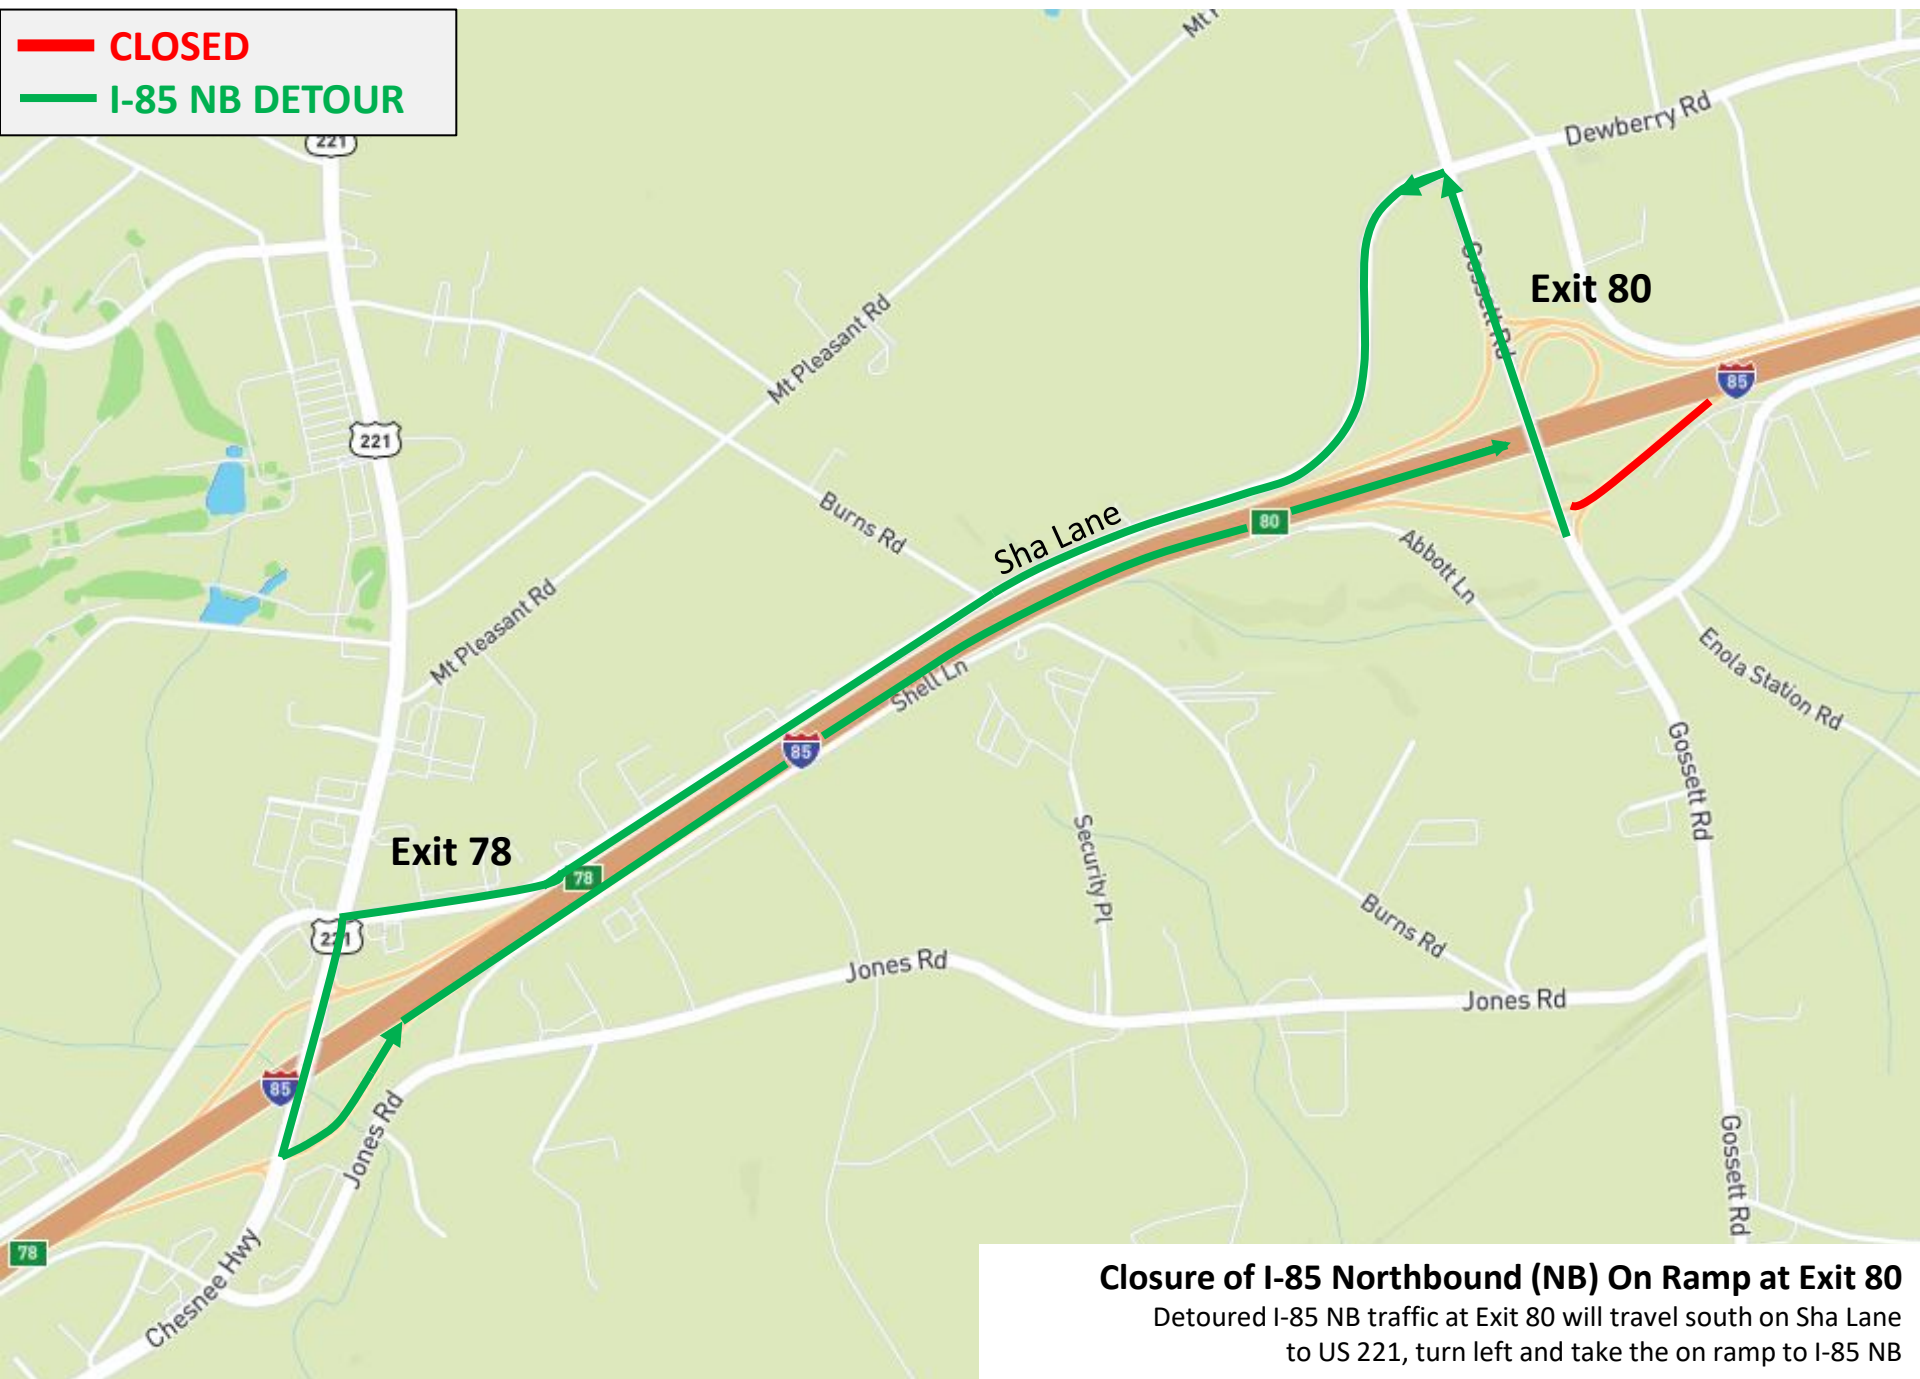

CLOSED

I-85 NB DETOUR

Closure of I-85 Northbound (NB) On Ramp at Exit 80

Detoured I-85 NB traffic at Exit 80 will travel south on Sha Lane to US 221, turn left and take the on ramp to I-85 NB

CLOSED
I-85 NB DETOUR

Closure of I-85 Northbound (NB) On Ramp at Exit 83
Detoured traffic will continue to Cannon's Campground Road east of I-85, travel north to S. Green River Road and take the I-85 NB on ramp at Exit 87

CLOSED
I-85 NB DETOUR

Closure of I-85 Northbound (NB) Off Ramp at Exit 83
I-85 NB traffic desiring to exit at Battleground Road will continue north to Exit 87, turn left on Macedonina Road/S. Green River Road overpass and left to onto I-85 SB on ramp, traveling south back to Exit 83