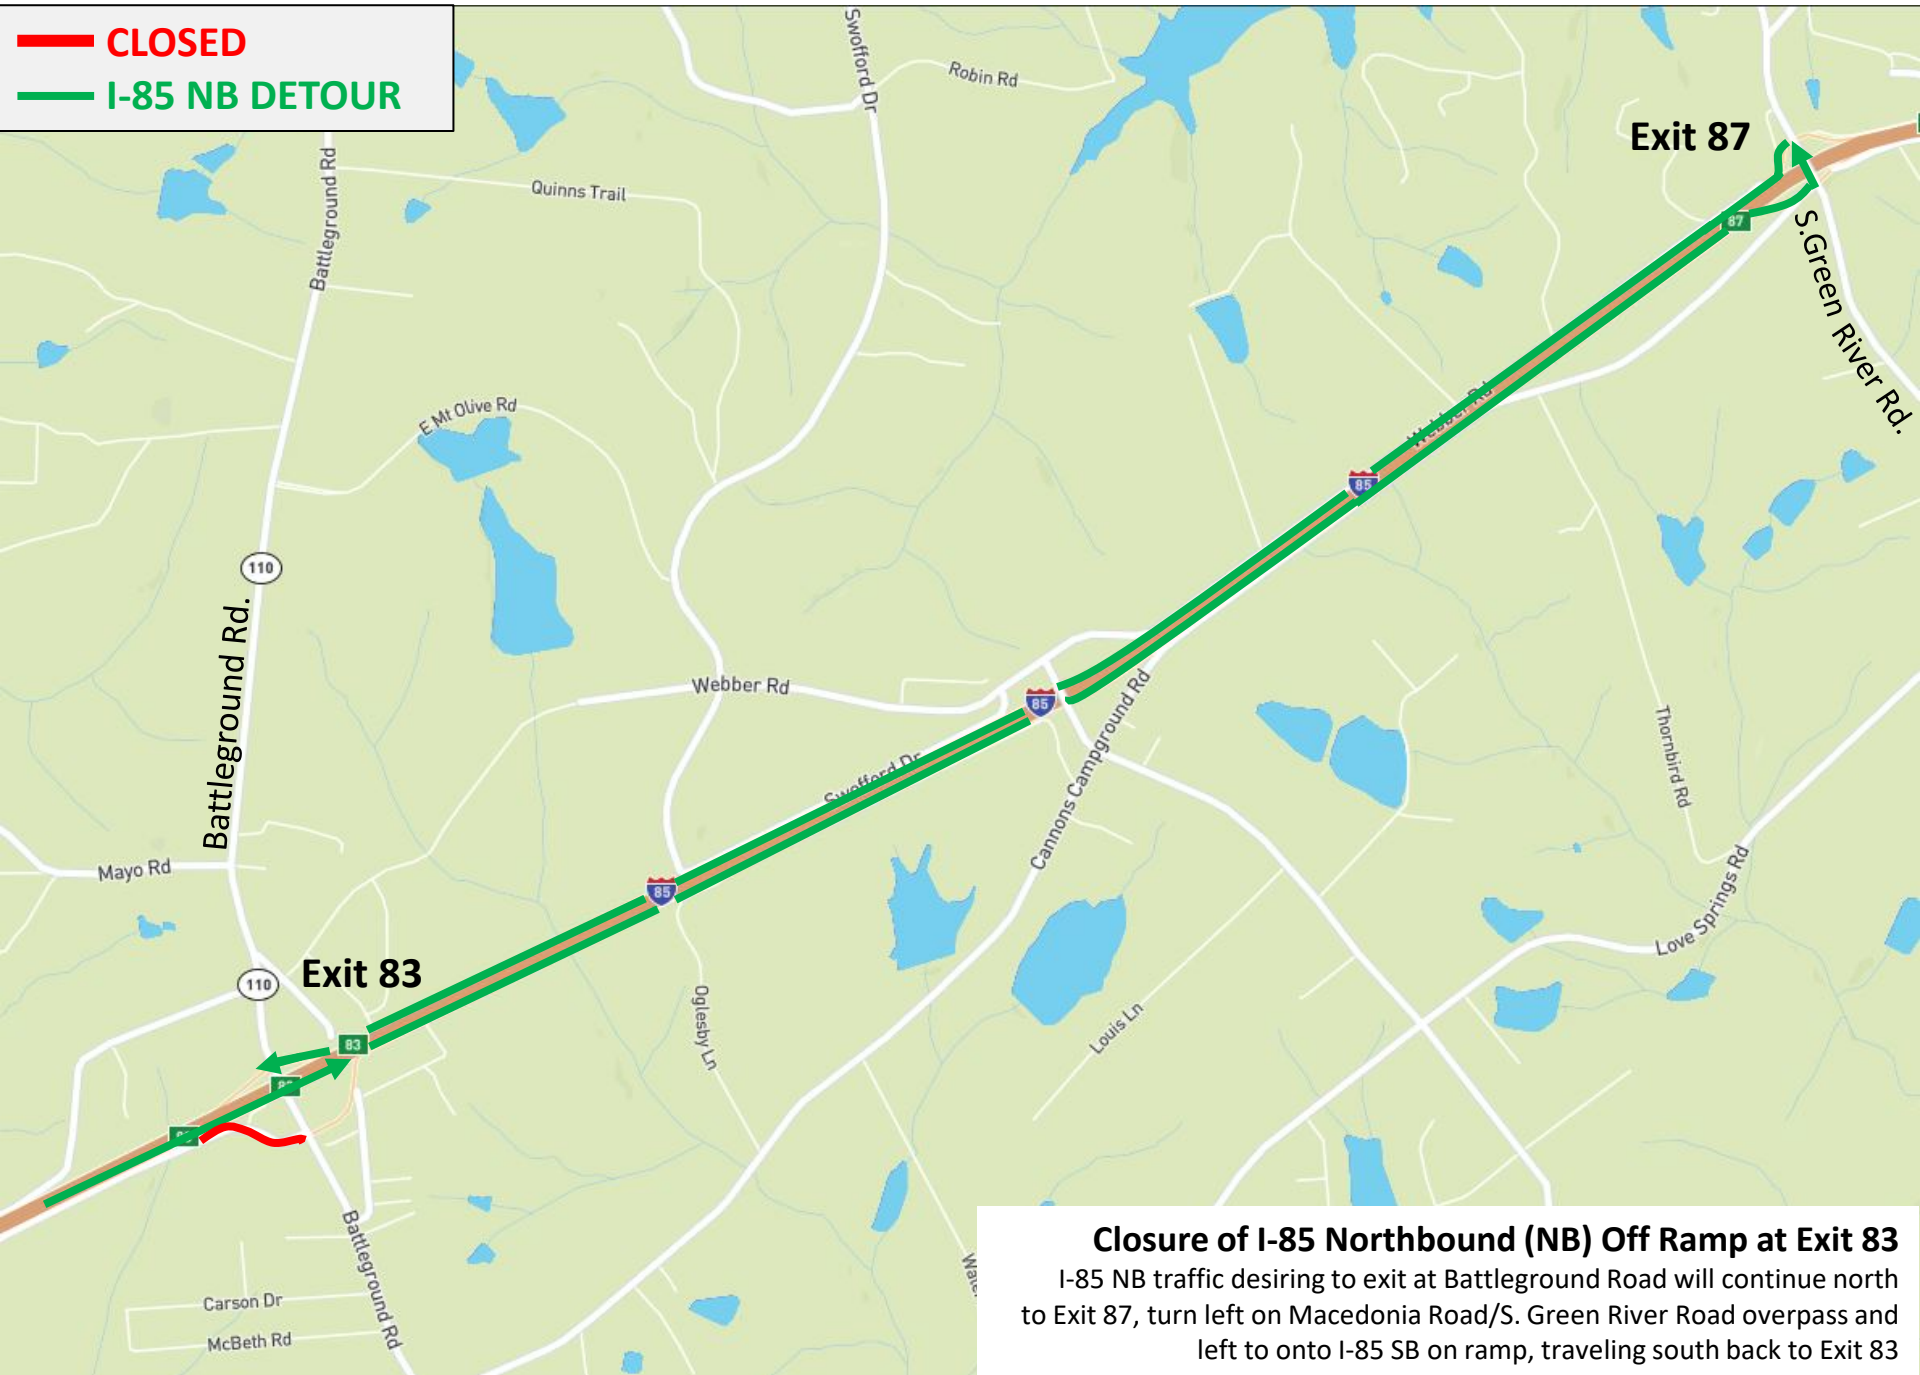

CLOSED

I-85 NB DETOUR

Closure of I-85 Northbound (NB) On Ramp at Exit 80

Detoured I-85 NB traffic at Exit 80 will travel south on Sha Lane to US 221, turn left and take the on ramp to I-85 NB

CLOSED
I-85 NB DETOUR

Closure of I-85 Northbound (NB) On Ramp at Exit 83
Detoured traffic will continue to Cannon's Campground Road east of I-85, travel north to S. Green River Road and take the I-85 NB on ramp at Exit 87

CLOSED
I-85 NB DETOUR

Closure of I-85 Northbound (NB) Off Ramp at Exit 83
I-85 NB traffic desiring to exit at Battleground Road will continue north to Exit 87, turn left on Macedonina Road/S. Green River Road overpass and left to onto I-85 SB on ramp, traveling south back to Exit 83