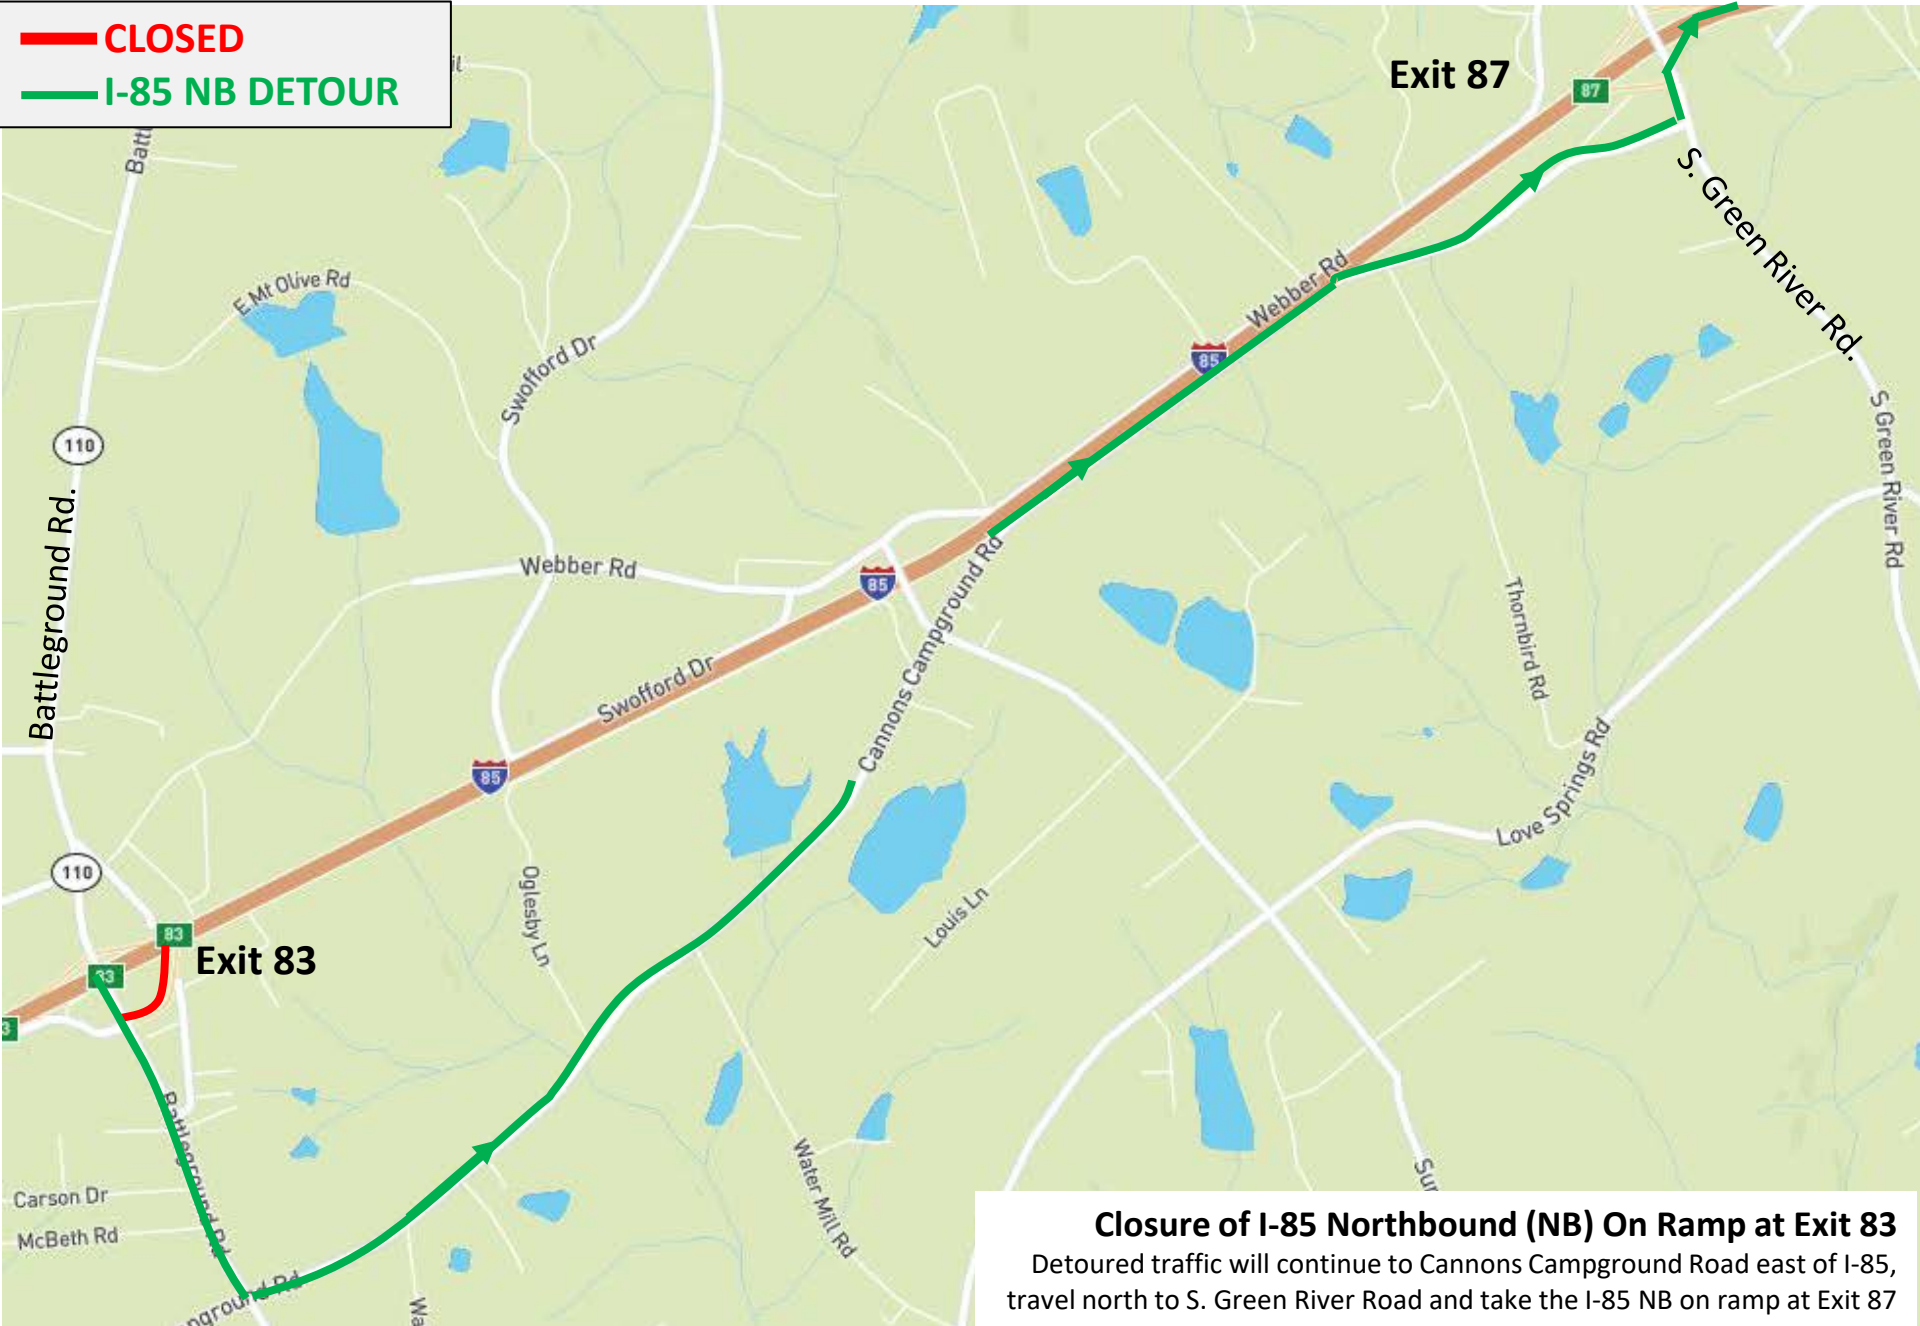

CLOSED

I-85 NB DETOUR

Closure of I-85 Northbound (NB) On Ramp at Exit 80

Detoured I-85 NB traffic at Exit 80 will travel south on Sha Lane to US 221, turn left and take the on ramp to I-85 NB

CLOSED
I-85 NB DETOUR

Closure of I-85 Northbound (NB) On Ramp at Exit 83
Detoured traffic will continue to Cannon's Campground Road east of I-85, travel north to S. Green River Road and take the I-85 NB on ramp at Exit 87

CLOSED
I-85 NB DETOUR

Closure of I-85 Northbound (NB) Off Ramp at Exit 83
I-85 NB traffic desiring to exit at Battleground Road will continue north to Exit 87, turn left on Macedonina Road/S. Green River Road overpass and left to onto I-85 SB on ramp, traveling south back to Exit 83